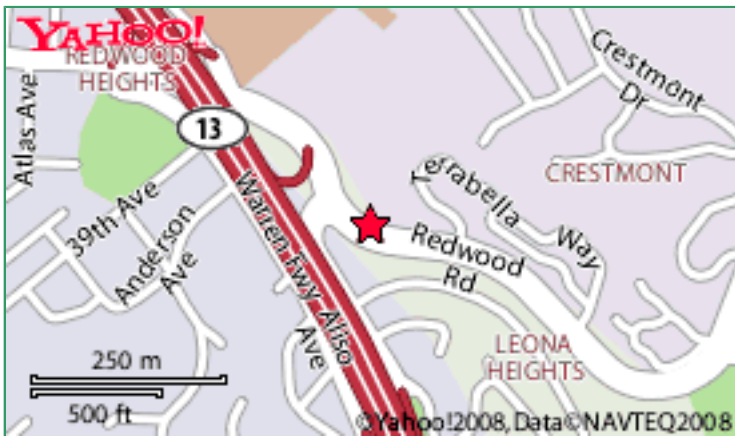

### Betts Ken Service Centers - Stations - Redwood Chevron

**Address:** 4150 Redwood Rd, Oakland, CA 94619

**Phone:** 510-531-9131

**Website:** [www.autoemissionstestingrepair.info/betts-ken-service-centers-stations-redwood-chevron/1700/](http://www.autoemissionstestingrepair.info/betts-ken-service-centers-stations-redwood-chevron/1700/)

## Map